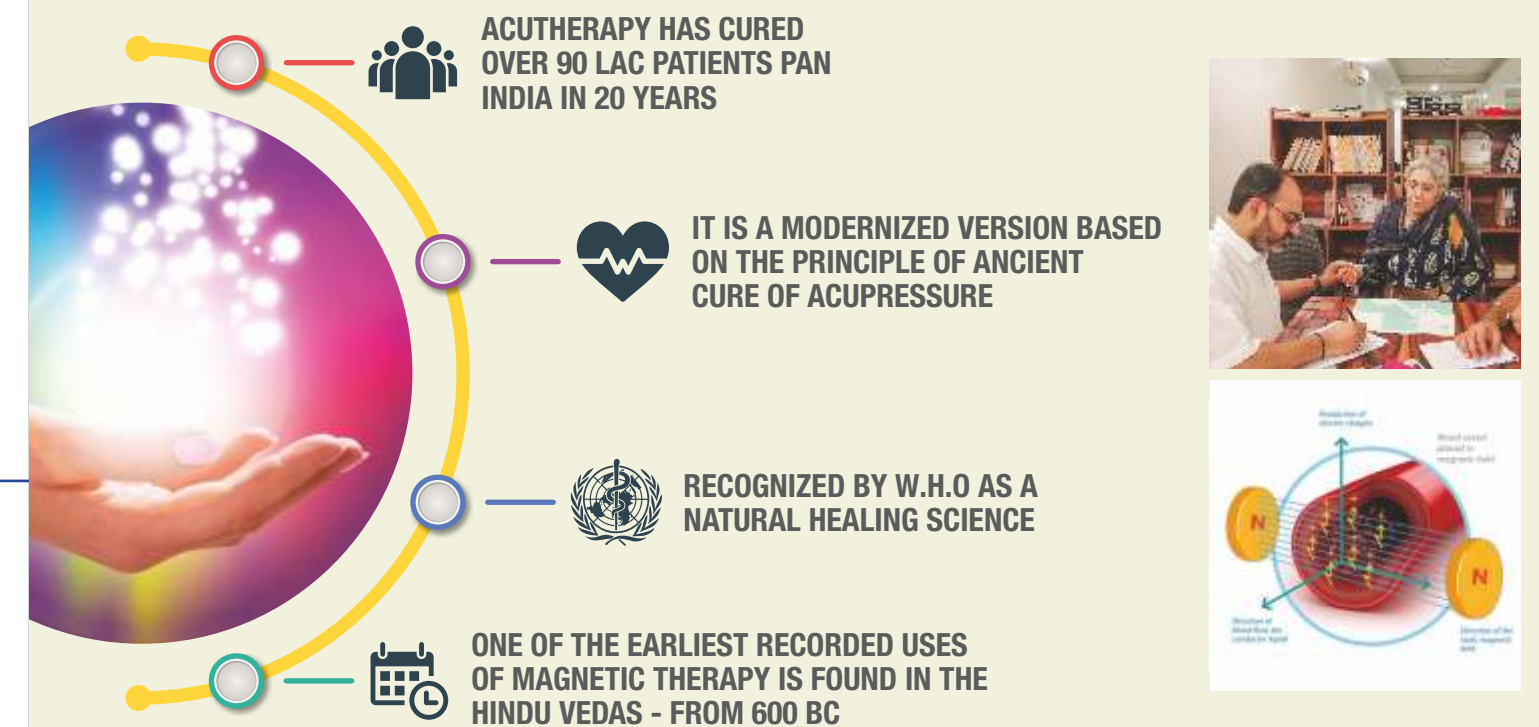

FACTS

HOW MAGNET ACU - THERAPY WORKS?

- ✓ Magnetic field of magnets restores the balance of energy
- ✓ Stimulates energy meridians pathways
- ✓ Penetrates all levels and regions of the body
- ✓ Reduces and slows down the effects of ageing
- ✓ Balances the polarity of every cell